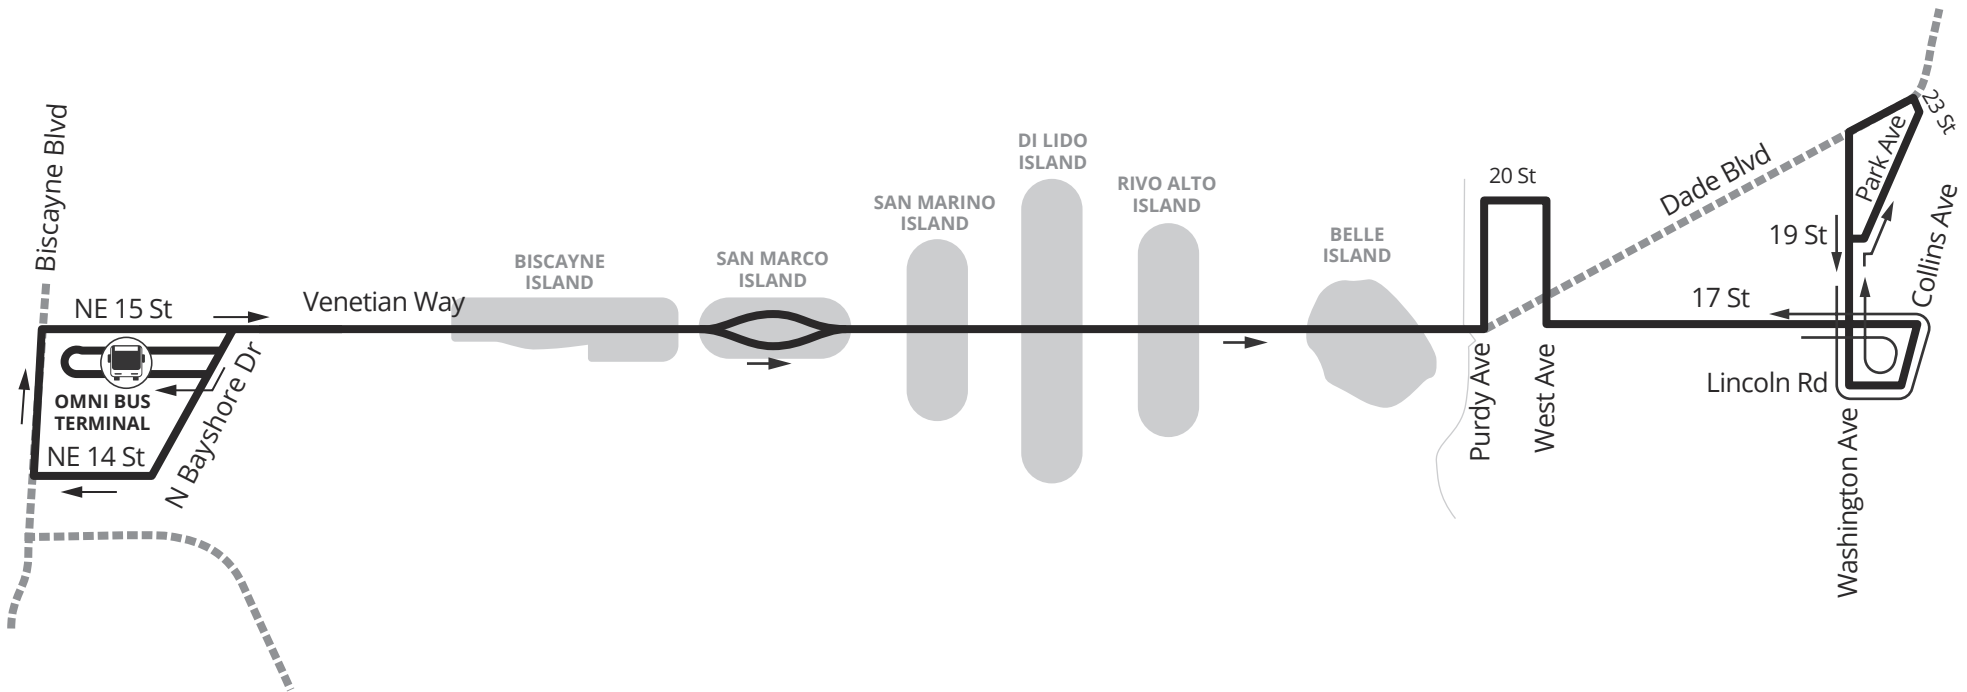

**OMNI TERMINAL – MIAMI BEACH LINCOLN RD
VIA VENETIAN CAUSEWAY**

Weekday and weekend service from Omni Terminal to Miami Beach Lincoln Rd. via Venetian Causeway. Route serves South Beach, Lincoln Rd.

Weekday			Saturday			Sunday		
FROM	TO	EVERY	FROM	TO	EVERY	FROM	TO	EVERY
06:00	19:00	30 min	06:00	07:00	30 min	06:00	07:00	60 min
19:00	24:00	60 min	07:00	22:00	30 min	07:00	20:00	30 min
			22:00	24:00	60 min	20:00	22:00	60 min

MAP NOT TO SCALE