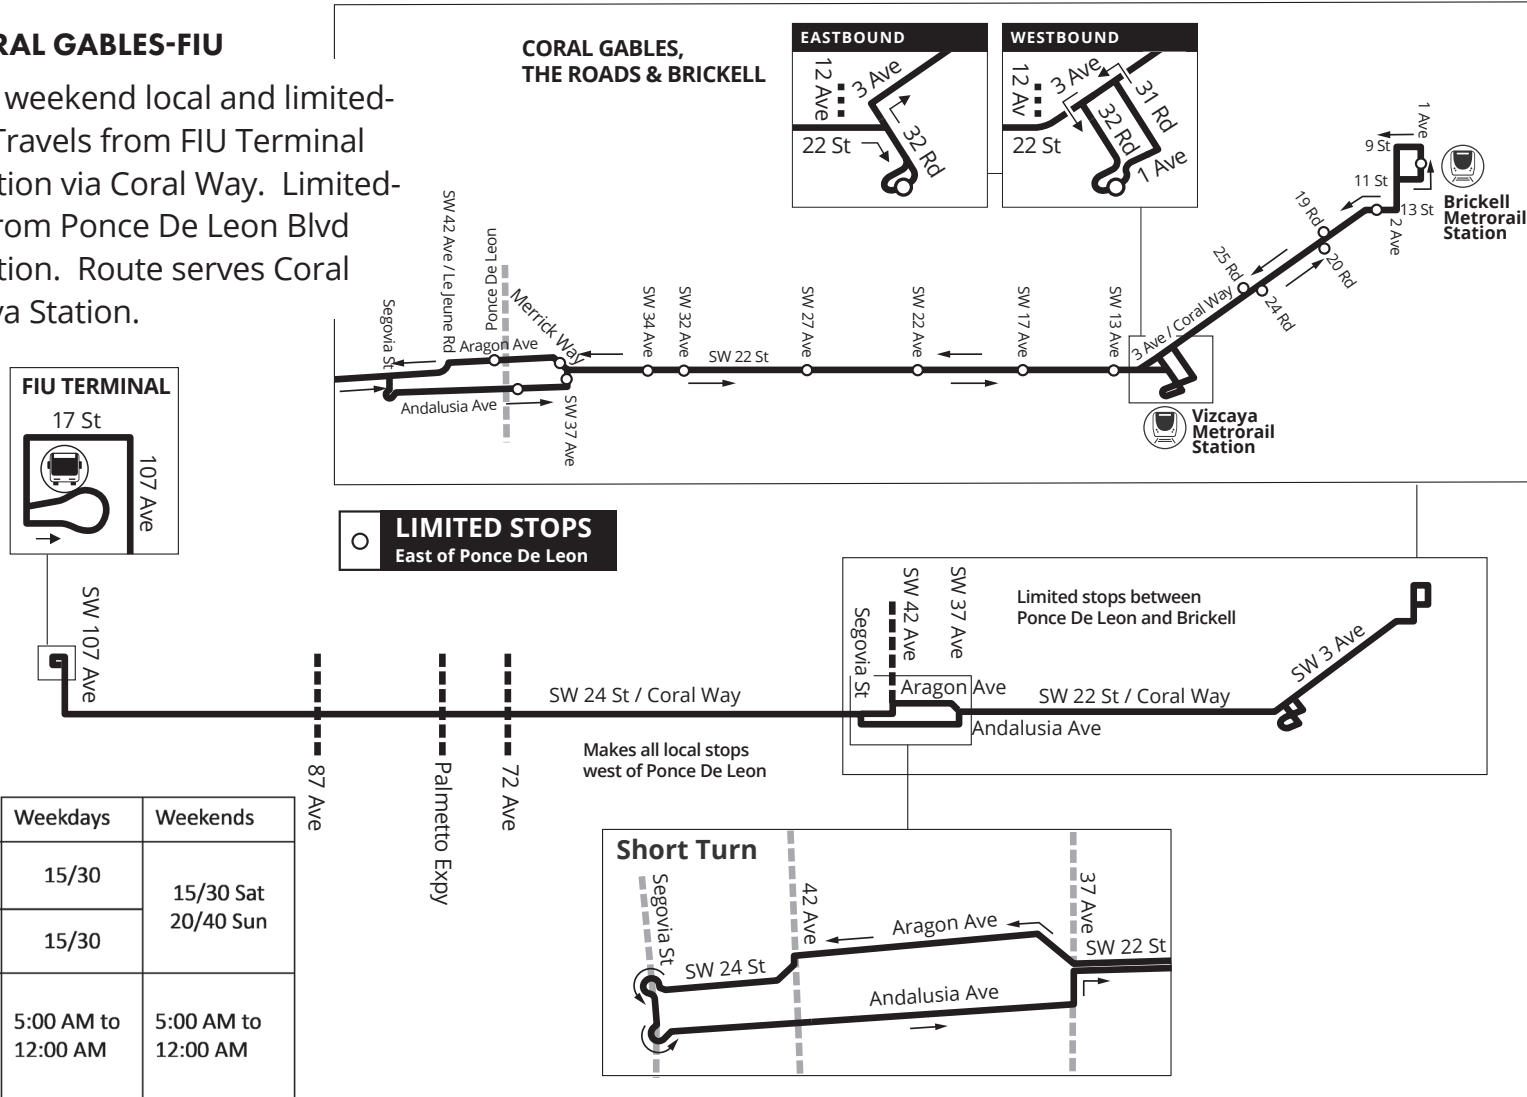

BRICKELL-CORAL GABLES-FIU

Weekday and weekend local and limited-stop service. Travels from FIU Terminal to Brickell Station via Coral Way. Limited-stop service from Ponce De Leon Blvd to Brickell Station. Route serves Coral Gables, Vizcaya Station.

	Weekdays	Weekends
Peak Frequency	15/30	15/30 Sat 20/40 Sun
Off Peak Frequency	15/30	
Span of Service	5:00 AM to 12:00 AM	5:00 AM to 12:00 AM

BRICKELL-FIU

Weekday			Saturday			Sunday		
FROM	TO	EVERY	FROM	TO	EVERY	FROM	TO	EVERY
05:00	06:00	60 min	05:00	07:00	60 min	06:00	08:00	60 min
06:00	22:00	30 min	07:00	22:00	30 min	08:00	20:00	40 min
22:00	24:00	60 min	22:00	24:00	60 min			

BRICKELL-CORAL GABLES

Weekday			Saturday			Sunday		
FROM	TO	EVERY	FROM	TO	EVERY	FROM	TO	EVERY
05:00	06:00	60 min	05:00	07:00	60 min	05:00	08:00	60 min
06:00	22:00	30 min	07:00	22:00	30 min	08:00	20:00	40 min
22:00	24:00	60 min	22:00	24:00	60 min	20:00	24:00	60 min

MAP NOT TO SCALE