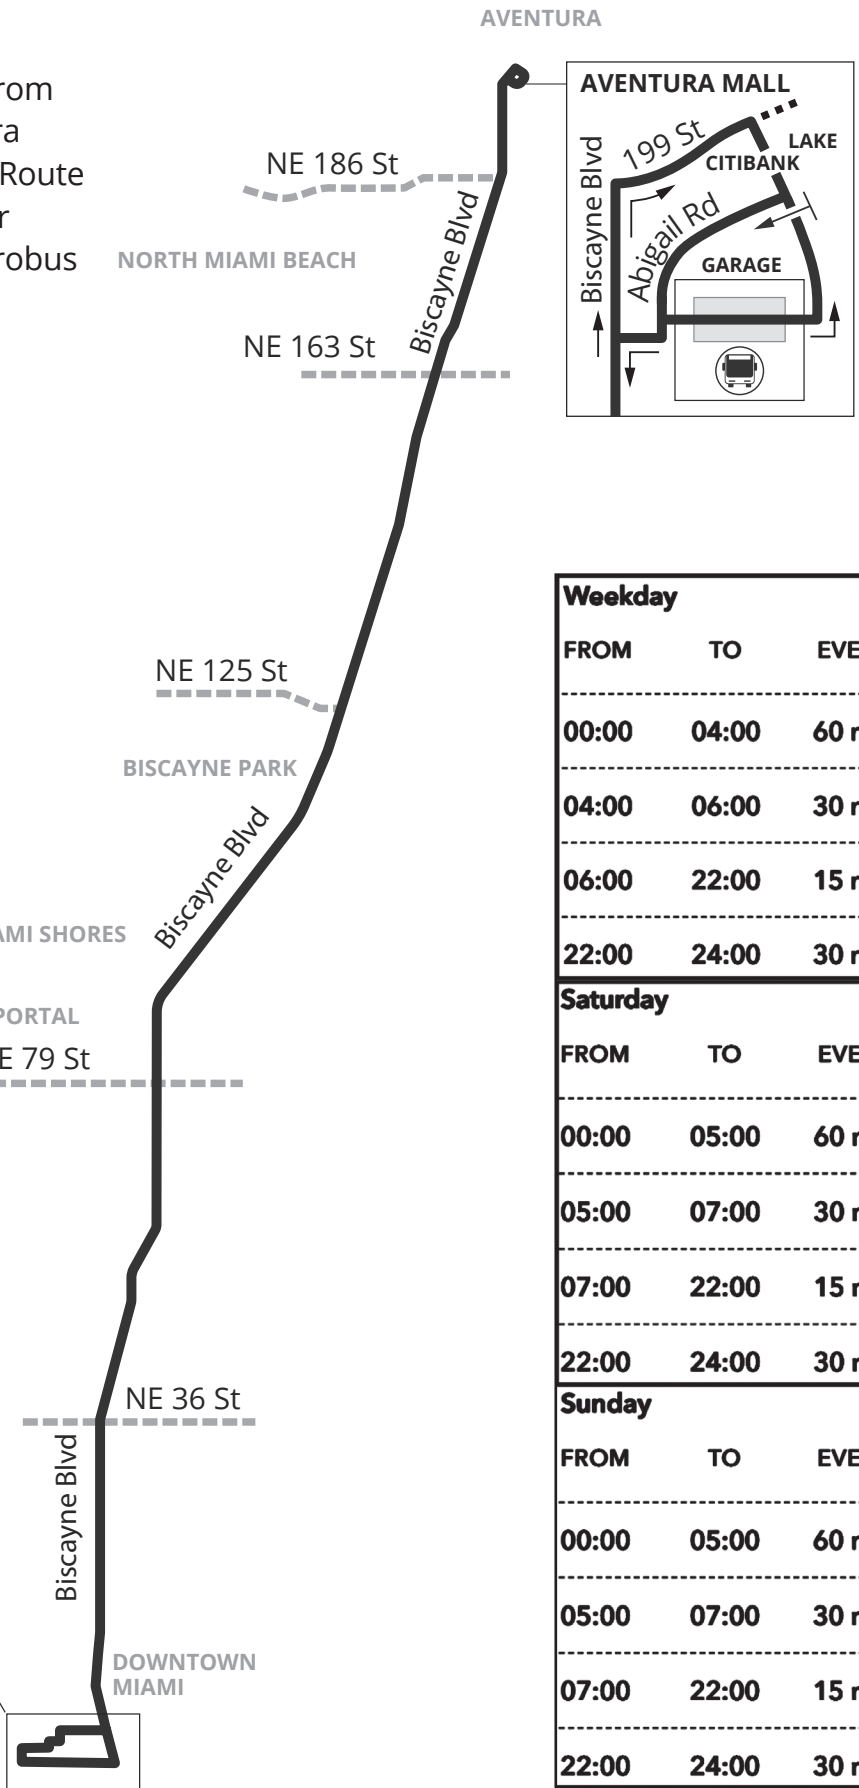

AVENTURA – DOWNTOWN MIAMI VIA BISCAYNE BLVD

Weekday and weekend service from Downtown Miami to the Aventura Mall Terminal via Biscayne Blvd. Route serves the Adrienne Arsht Center Metromover station / Omni Metrobus terminal, Government Center Metrorail / Metromover station.

Weekday		
FROM	TO	EVERY
00:00	04:00	60 min
04:00	06:00	30 min
06:00	22:00	15 min
22:00	24:00	30 min
Saturday		
FROM	TO	EVERY
00:00	05:00	60 min
05:00	07:00	30 min
07:00	22:00	15 min
22:00	24:00	30 min
Sunday		
FROM	TO	EVERY
00:00	05:00	60 min
05:00	07:00	30 min
07:00	22:00	15 min
22:00	24:00	30 min

MAP NOT TO SCALE