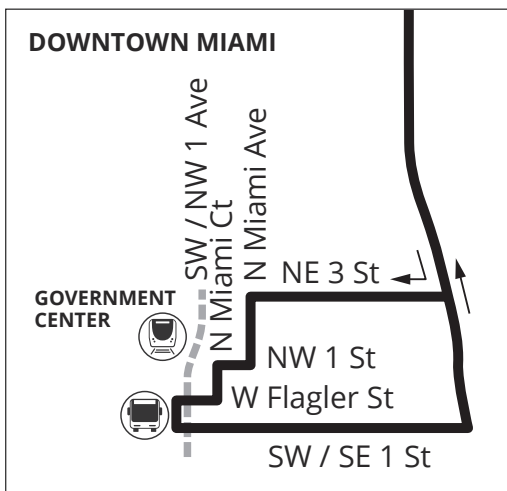

AVENTURA – DOWNTOWN MIAMI VIA BISCAYNE BLVD

Weekday and weekend service from Downtown Miami to the Aventura Mall Terminal via Biscayne Blvd. Route serves the Adrienne Arsht Center Metromover station / Omni Metrobus terminal, Government Center Metrorail / Metromover station.

MAP NOT TO SCALE