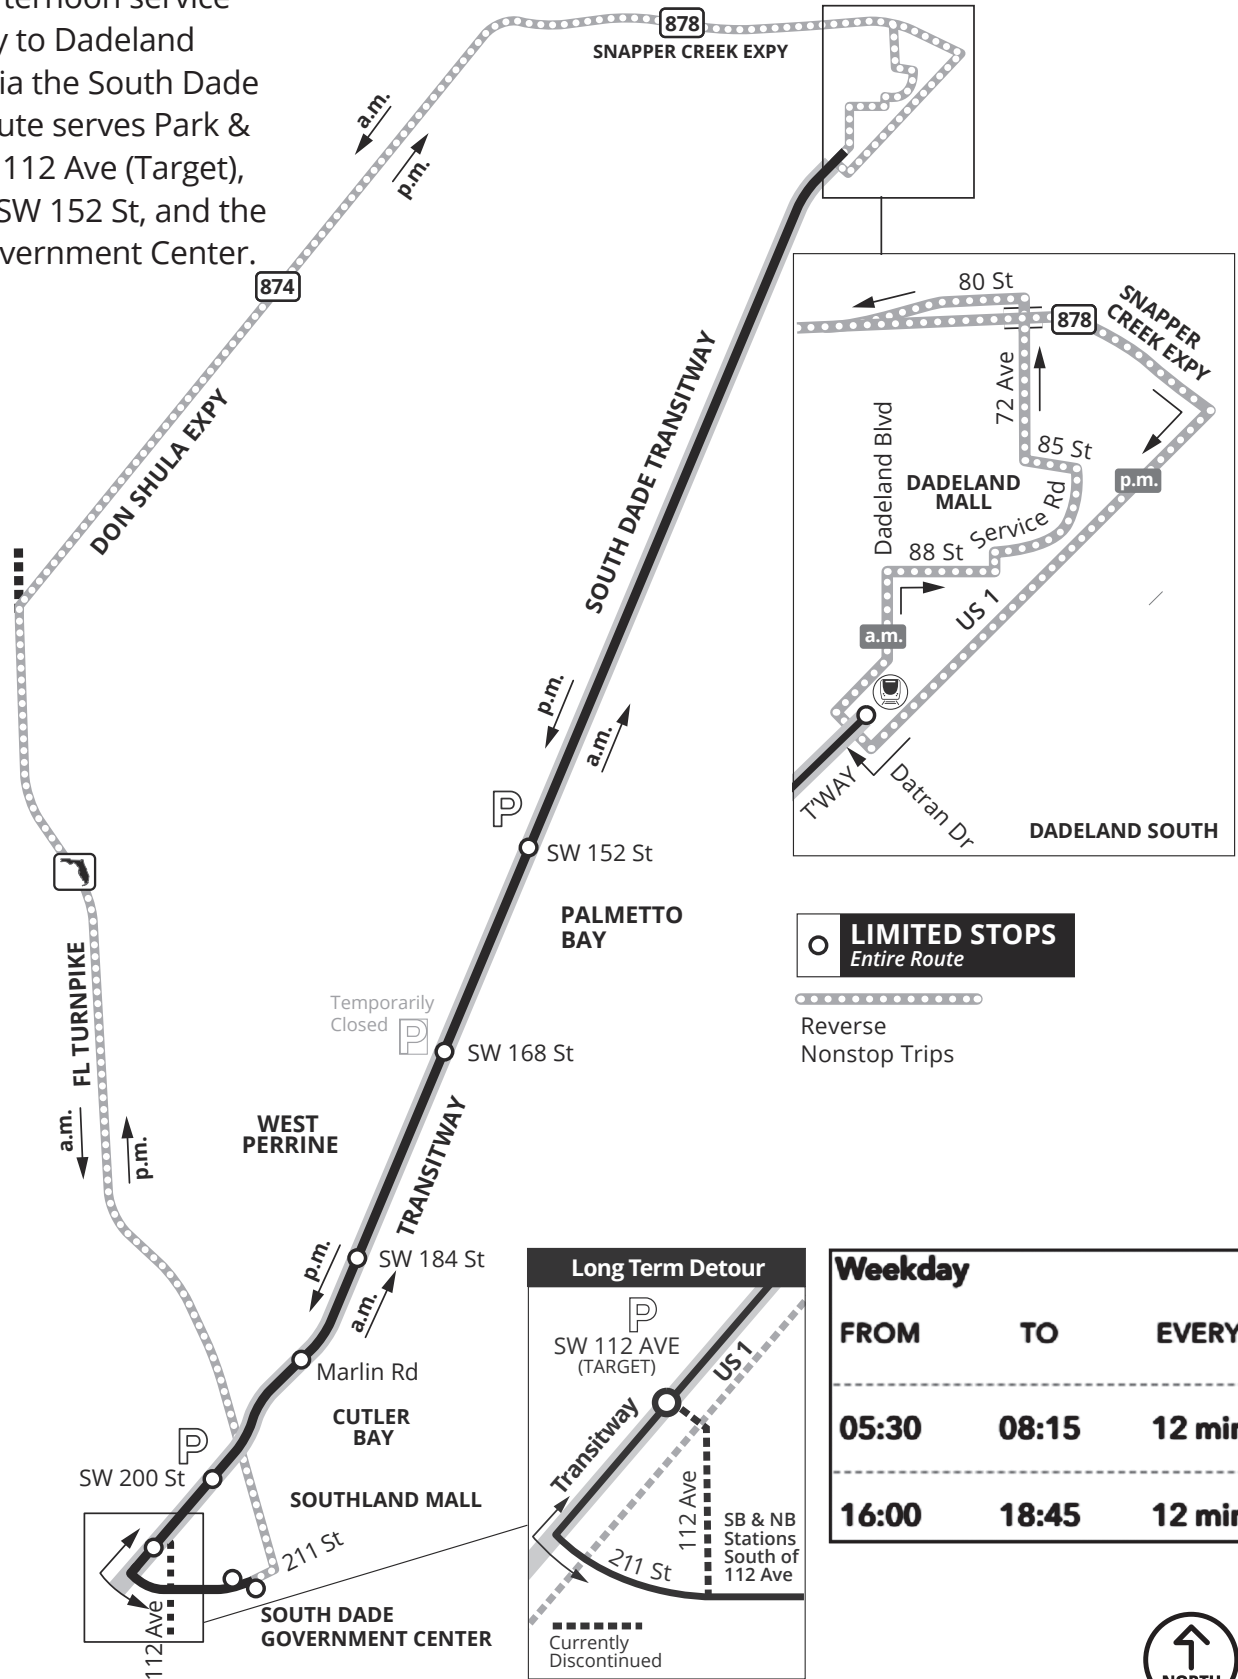

TRANSITWAY EXPRESS 39

EXPRESS: SOUTH DADE GOVT CENTER – DADELAND SOUTH

Limited-stop Express weekday morning and afternoon service from Cutler Bay to Dadeland South Station via the South Dade TransitWay. Route serves Park & Ride lots at SW 112 Ave (Target), SW 168 St and SW 152 St, and the South Dade Government Center.

Weekday		
FROM	TO	EVERY
05:30	08:15	12 min
16:00	18:45	12 min

MAP NOT TO SCALE