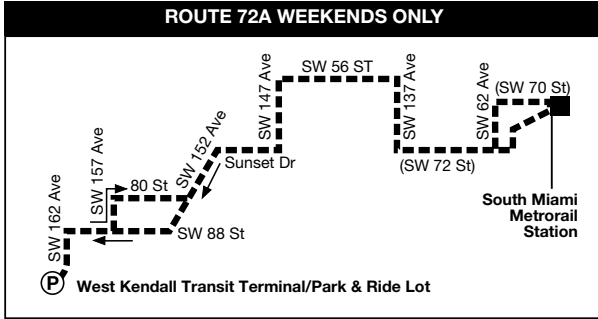

72/72A

Legend

Park & Ride Lot (P)

Route 72A _____
West Kendall Transit Terminal
South Miami Metrorail Station

Route 72 _____
SW 56 St/SW 132 Ave
South Miami Metrorail Station

Route 72A .....
Weekends only
West Kendall Transit Terminal
via SW 56 St/SW 147 Ave
South Miami Metrorail Station

@GoMiamiDade

GO Miami-Dade Transit