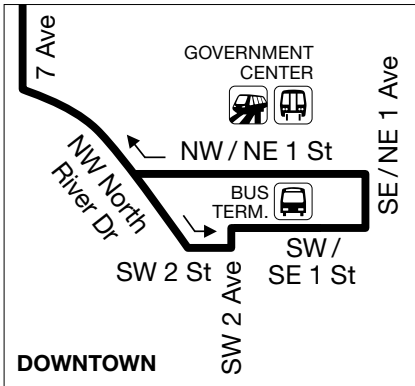

77

NW 199 St
7 Ave
183 St
441 / NW 2 Ave

GOLDEN GLADES
PARK & RIDE
(WEST LOT)

WEST
LITTLE
RIVER

LIBERTY
CITY

62 St

LITTLE
HAITI

WYNWOOD

CULMER
STATION

NORTH
06/2016

@GoMiamiDade

GO Miami-Dade Transit

miamidade.gov/transit 311 or 305.468.5900 TTY/Fla Relay: 711