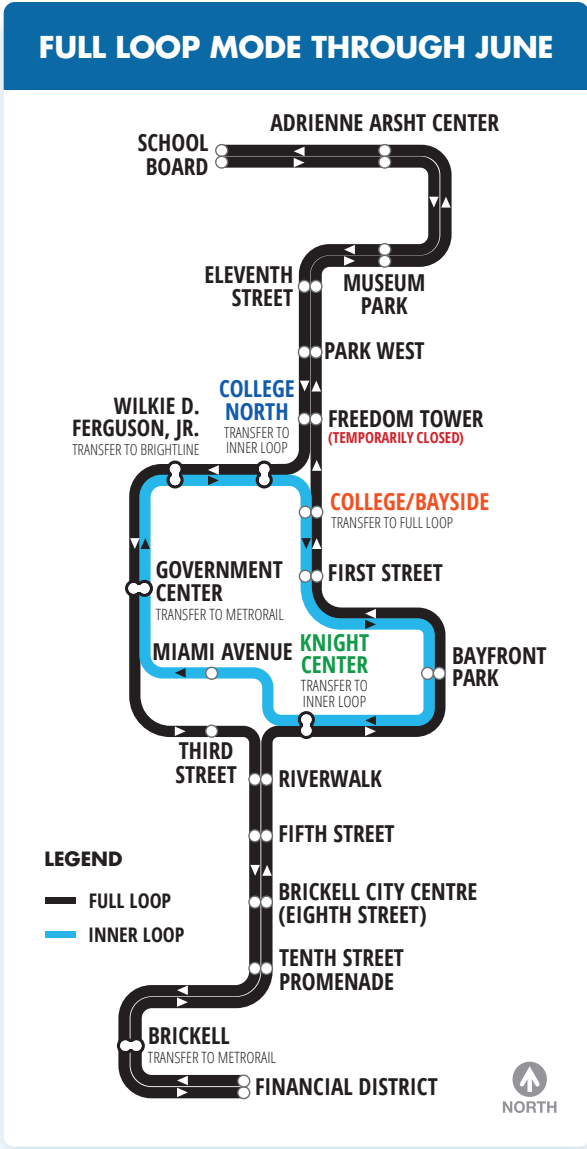

See below a few time-saving TIPS while riding Metromover during Full Loop mode.

MODO DE CIRCUITO COMPLETO

Los circuitos Omni y Brickell del Metromover se han combinado y funcionarán en modo de circuito completo, como se muestra en el mapa, hasta junio del 2023.

Li TI KONSÈY sa yo pandan w ap fè trajè Sikui Konplè a.

RIDER TIPS

- FROM GOVERNMENT CENTER TO**
 - Park West
 - Eleventh Street
 - Museum Park
 - Adrienne Arsht CTR
 - School Board

TAKE **INNER LOOP** AND TRANSFER TO FULL LOOP AT **COLLEGE BAYSIDE STATION**
- HEADING SOUTH FROM OMNI LOOP TO**
 - College Bayside
 - First Street
 - Bayfront Park
 - Knight Center
 - Miami Avenue

TRANSFER TO **INNER LOOP** AT **COLLEGE NORTH STATION**
- HEADING NORTH FROM BRICKELL LOOP TO**
 - Miami Avenue
 - Government Center
 - Wilkie D. Ferguson
 - College North

TRANSFER TO **INNER LOOP** AT **KNIGHT CENTER STATION**

CONSEJOS PARA LOS USUARIOS

- DE LA ESTACIÓN GOVERNMENT CENTER A**
 - Park West
 - Eleventh Street
 - Museum Park
 - Adrienne Arsht CTR
 - School Board

TOME EL **INNER LOOP** Y CAMBIE AL FULL LOOP EN LA ESTACIÓN **COLLEGE BAYSIDE**
- EN DIRECCIÓN SUR DEL OMNI LOOP A**
 - College Bayside
 - First Street
 - Bayfront Park
 - Knight Center
 - Miami Avenue