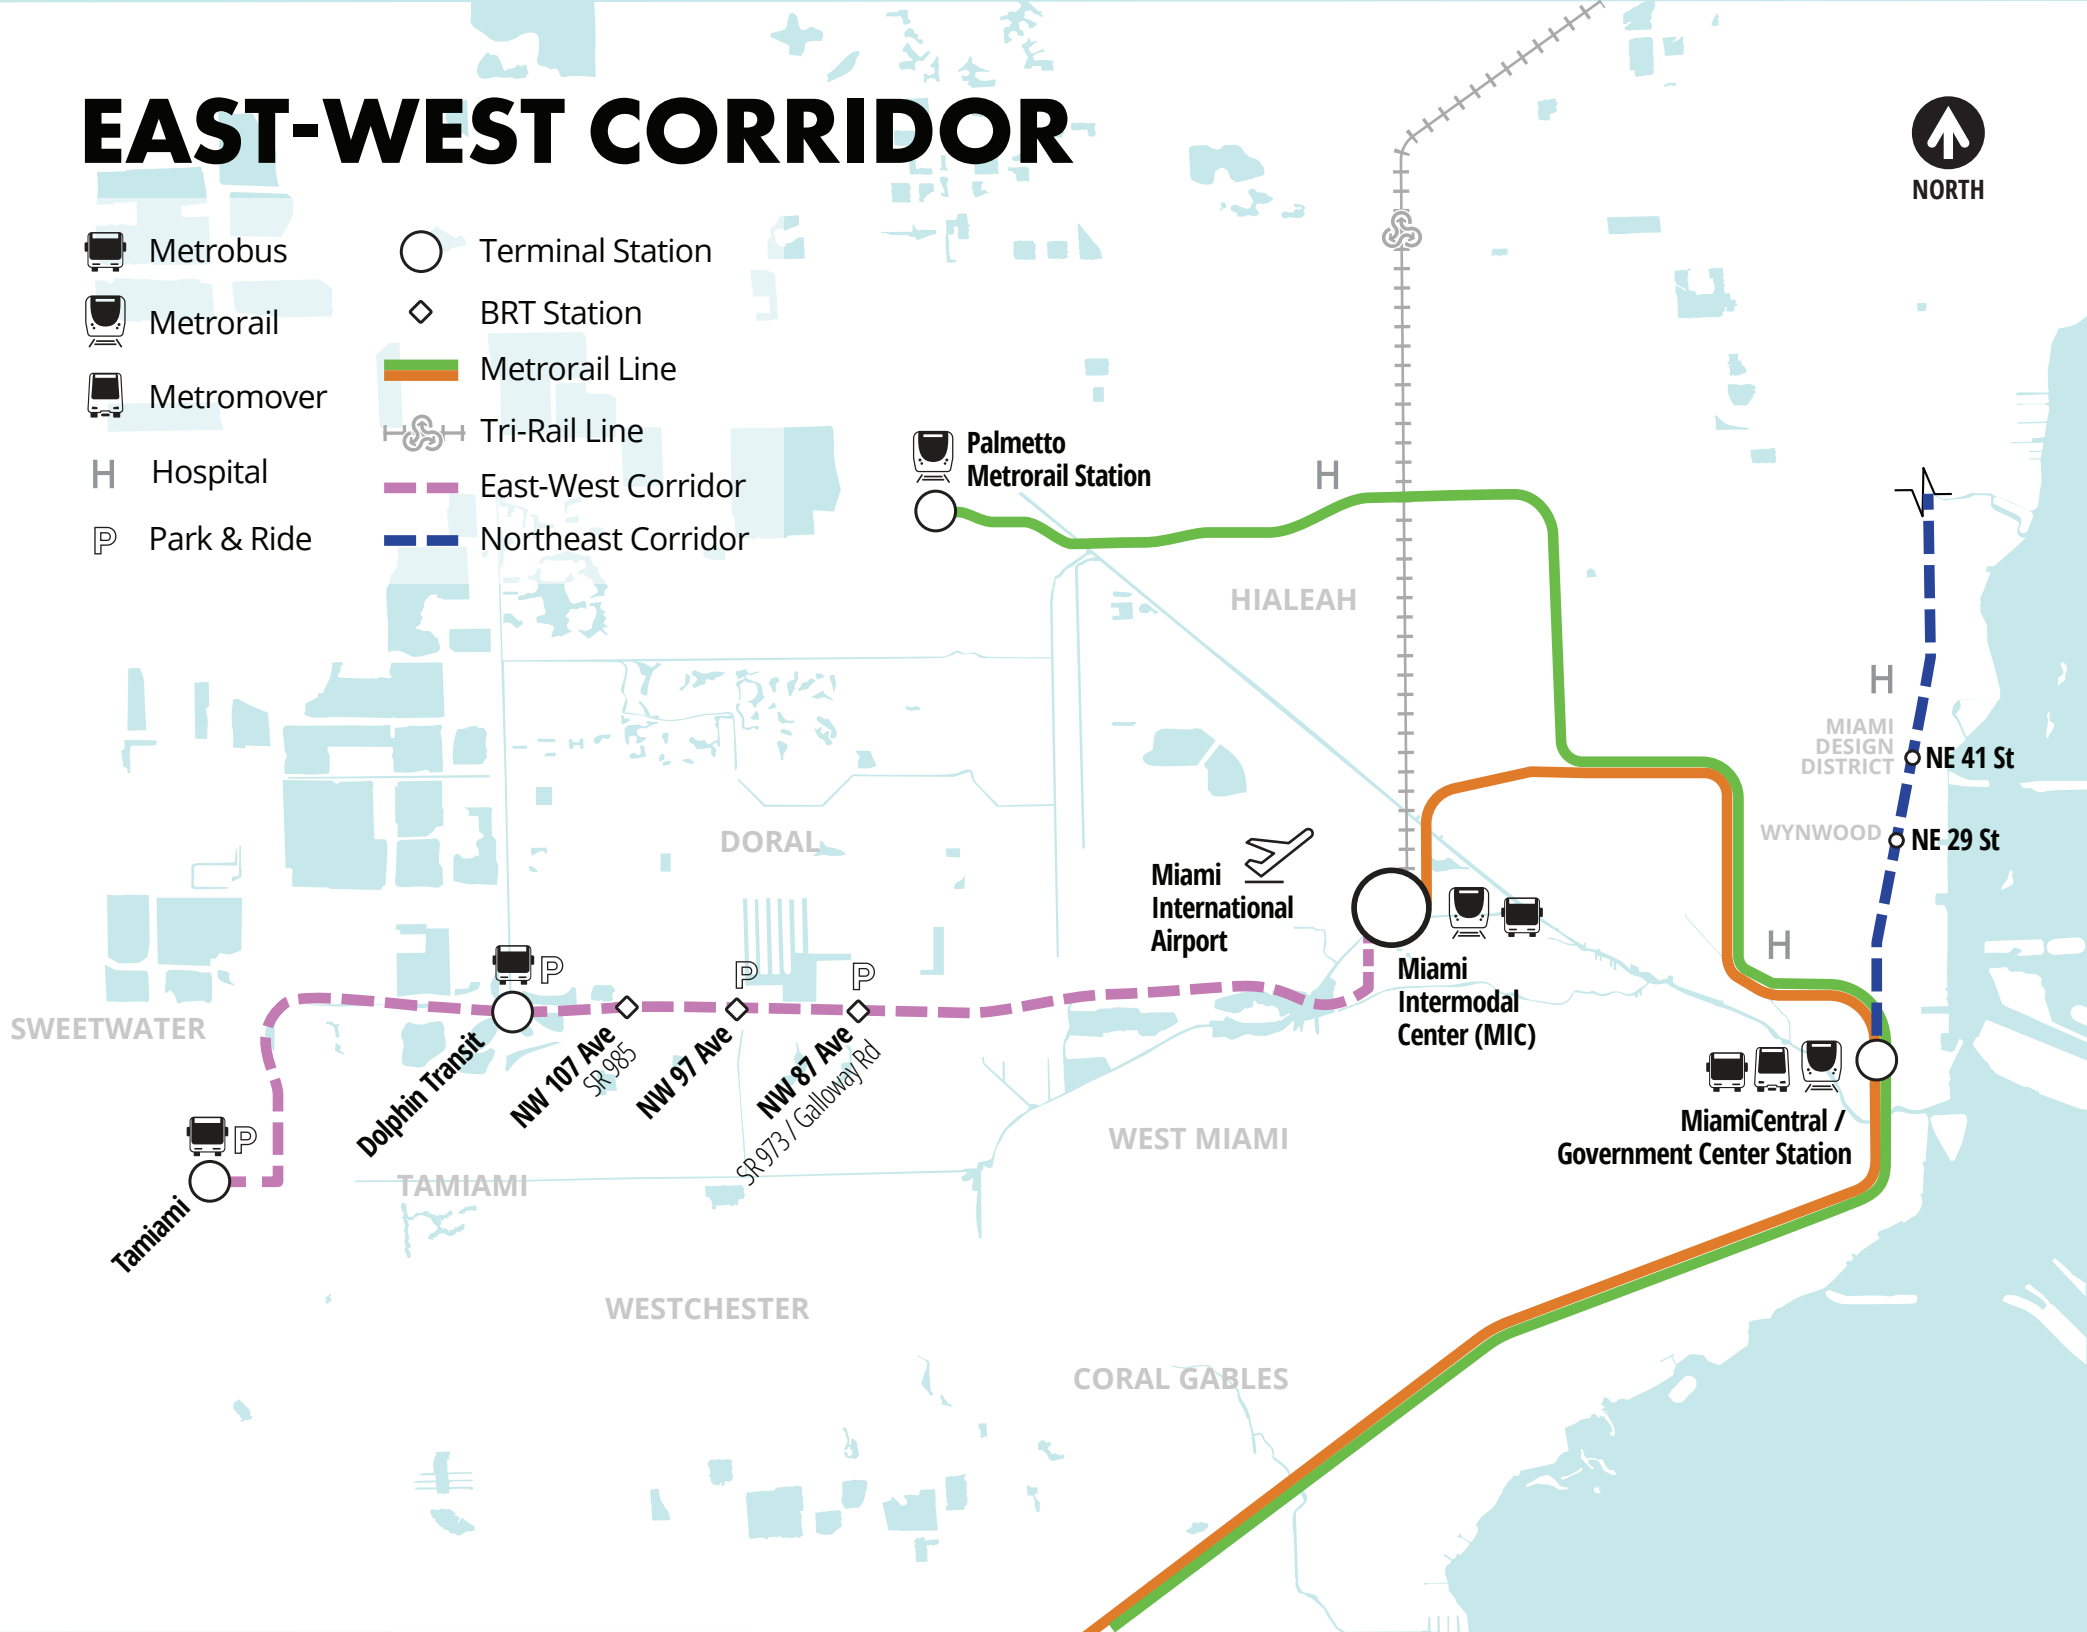

EAST-WEST CORRIDOR

-  Metrolink
-  Metrorail
-  Metromover
-  Hospital
-  Park & Ride
-  Terminal Station
-  BRT Station
-  Metrorail Line
-  Tri-Rail Line
-  East-West Corridor
-  Northeast Corridor

 **Palmetto Metrorail Station**

HIALEAH

Miami International Airport

Miami Intermodal Center (MIC)

MiamiCentral / Government Center Station

SWEETWATER

TAMIAMI

DORAL

WEST MIAMI

CORAL GABLES

MIAMI DESIGN DISTRICT

WYNWOOD

Dolphin Transit

NW 107 Ave
SR 985

NW 97 Ave

NW 87 Ave
SR 973 / Galloway Rd

NE 41 St