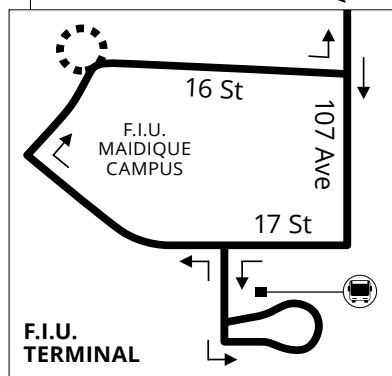

11

short turn

DOWNTOWN

GOVERNMENT CENTER

NORTH
10/2019

- Metromover Terminal
- Metrorail Station
- Metromover Station

@GoMiamiDade

GO Miami-Dade Transit