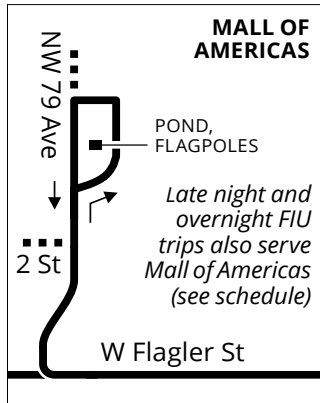

11

short turn

DOWNTOWN

GOVERNMENT CENTER

NORTH
10/2019

- Metromover Terminal
- Metrorail Station
- Metromover Station

@GoMiamiDade

GO Miami-Dade Transit