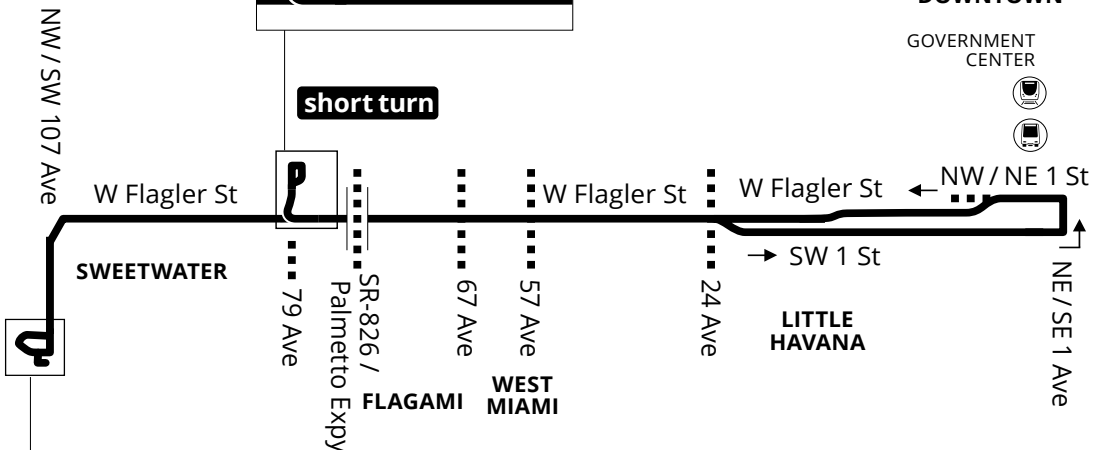

11

short turn

DOWNTOWN

GOVERNMENT CENTER

NORTH
10/2019

- Metromover Terminal
- Metrorail Station
- Metromover Station

@GoMiamiDade

GO Miami-Dade Transit