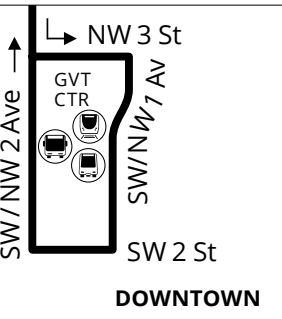

2

NE 167 St

163 St

12 Ave
NE 15 Ave

167 ST
TERMINAL

(weekdays only)

GOLDEN
GLADES

NORTH
MIAMI

N Miami Ave

MIAMI
SHORES

— ONE MORNING TRIP AND
TWO AFTERNOON TRIPS ONLY
SEE SCHEDULE FOR TIMES

NW 2 Ave

95 St
91 St

HORACE MANN
MIDDLE SCHOOL

NW 79 St

short turn

Metrobus Terminal

Metrorail Station

Metromover Station

NW 2 Ave

LITTLE
HAITI

WYNWOOD

NW 3 Ave

20 St
14 St
2 Ave
NW 1 Pl