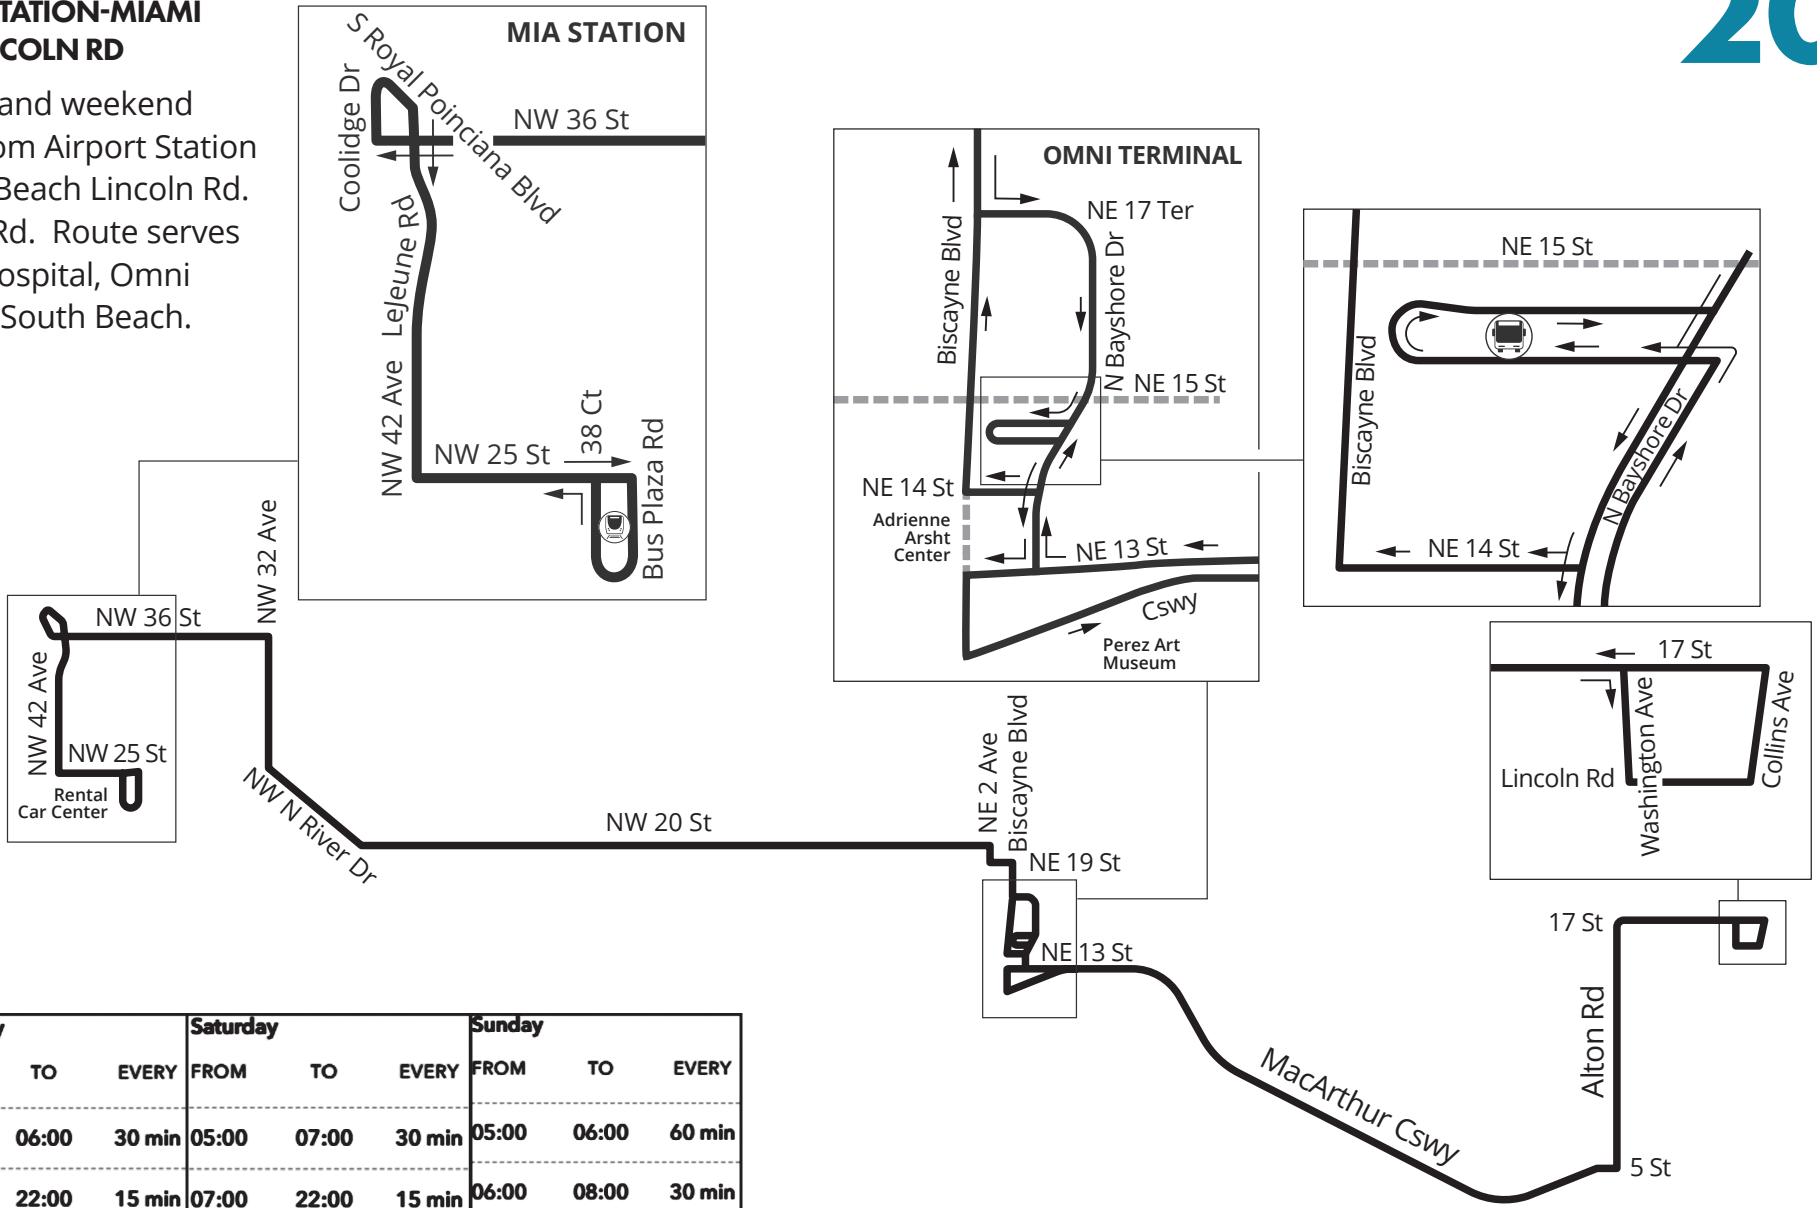

**AIRPORT STATION-MIAMI
BEACH LINCOLN RD**

Weekday and weekend service from Airport Station to Miami Beach Lincoln Rd. via Alton Rd. Route serves Jackson Hospital, Omni Terminal, South Beach.

Weekday			Saturday			Sunday		
FROM	TO	EVERY	FROM	TO	EVERY	FROM	TO	EVERY
04:00	06:00	30 min	05:00	07:00	30 min	05:00	06:00	60 min
06:00	22:00	15 min	07:00	22:00	15 min	06:00	08:00	30 min
22:00	24:00	30 min	22:00	24:00	30 min	08:00	20:00	20 min
						20:00	24:00	60 min