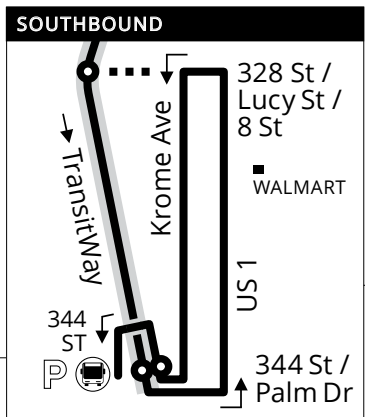

38

BUSWAY MAX

DADELAND SOUTH

- SW 104 ST
- SW 112 ST
- SW 120 ST
- SW 124 ST
- SW 128 ST
- SW 136 ST
- SW 144 ST
- SW 152 ST
- SW 160 ST
- SW 168 ST
- SW 173 ST
- INDIGO ST
- SW 184 ST

- TransitWay Station
- Park & Ride Lot
- Metrobus Terminal
- Metrorail Station

- CARIBBEAN VILLAGE
- MARLIN RD
- SW 200 ST / CARIBBEAN BLVD
- SOUTHLAND MALL
- 216 St
- SW 216 ST
- SW 220 ST
- 112 Ave
- 232 ST
- SW 244 ST

- SW 264 ST
- SW 272 ST
- WALDIN DR / SW 280 ST
- SW 296 ST
- NE 2 DR (HIST. HMSD)
- SW 324 ST
- SW 312 ST

FLORIDA CITY