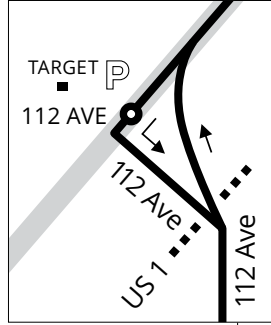

38

BUSWAY MAX

DADELAND SOUTH

- SW 104 ST
- SW 112 ST
- SW 120 ST
- SW 124 ST
- SW 128 ST
- SW 136 ST
- SW 144 ST
- SW 152 ST
- SW 160 ST
- SW 168 ST
- SW 173 ST
- INDIGO ST
- SW 184 ST

- TransitWay Station
- Park & Ride Lot
- Metrobus Terminal
- Metrorail Station

- CARIBBEAN VILLAGE
- MARLIN RD
- SW 200 ST / CARIBBEAN BLVD
- SOUTHLAND MALL
- 216 St
- SW 216 ST
- SW 220 ST
- 112 Ave
- 232 ST
- SW 244 ST

- SW 264 ST
- SW 272 ST
- WALDIN DR / SW 280 ST
- SW 296 ST
- NE 2 DR (HIST. HMSD)
- SW 324 ST
- SW 312 ST