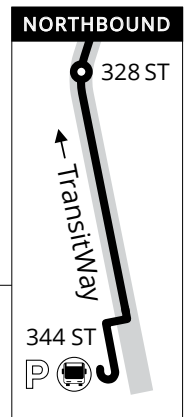

38

BUSWAY MAX

DADELAND SOUTH

- SW 104 ST
- SW 112 ST
- SW 120 ST
- SW 124 ST
- SW 128 ST
- SW 136 ST
- SW 144 ST
- SW 152 ST
- SW 160 ST
- SW 168 ST
- SW 173 ST
- INDIGO ST
- SW 184 ST

- TransitWay Station
- Park & Ride Lot
- Metrobus Terminal
- Metrorail Station

- CARIBBEAN VILLAGE
- MARLIN RD
- SW 200 ST / CARIBBEAN BLVD
- SOUTHLAND MALL
- 216 St
- SW 216 ST
- SW 220 ST
- 112 Ave
- 232 ST
- SW 244 ST

- SW 264 ST
- SW 272 ST
- WALDIN DR / SW 280 ST
- SW 296 ST
- NE 2 DR (HIST. HMSD)
- SW 324 ST
- SW 312 ST

FLORIDA CITY