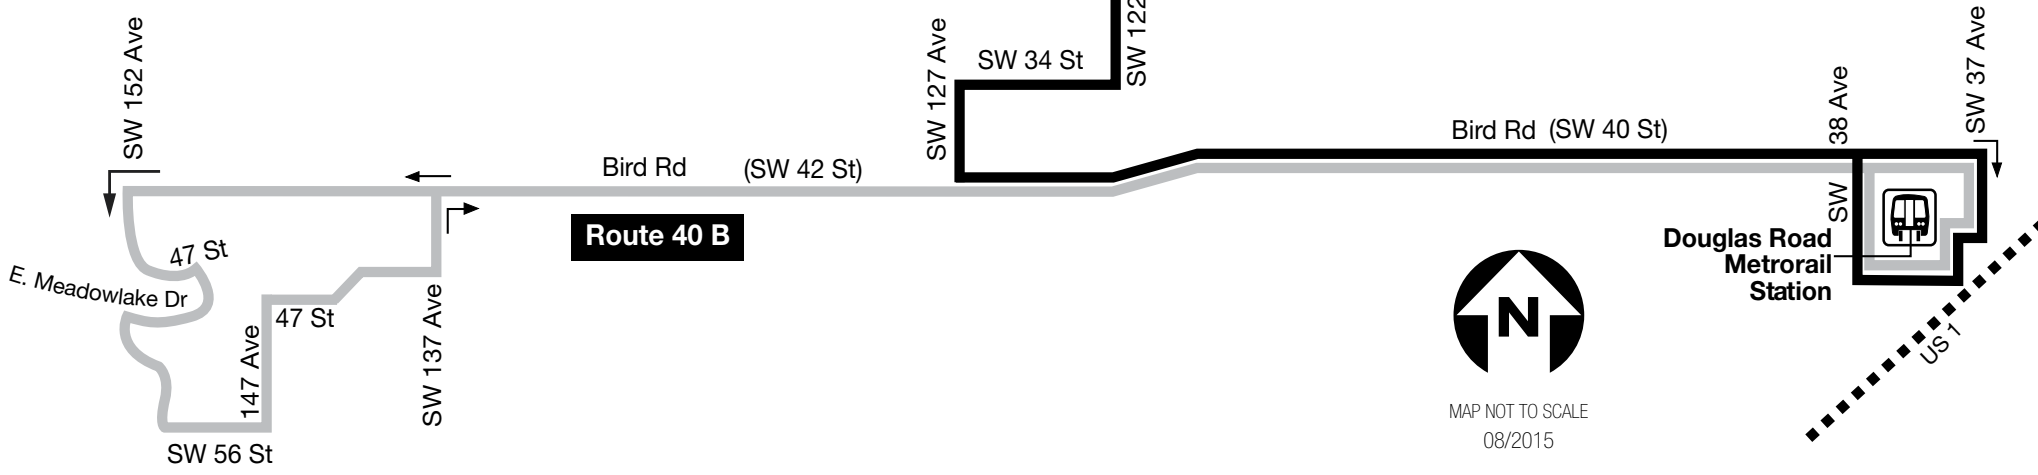

40

Legend

Route 40 SW 8 St & 132 Ave/
Douglas Road
Metrorail Station
WEEKDAYS ONLY

Route 40B SW 152 Ave & 56 St/
Douglas Road
Metrorail Station

MAP NOT TO SCALE
08/2015

www.miamidade.gov/transit **311** (305.468.5900) TDD: 305.468.5402

MiamiDadeTransit
 @IRideMDT
 @IRideMDT

 MDT TRACKER / MDT TRANSIT WATCH

DEPARTMENT OF TRANSPORTATION AND PUBLIC WORKS