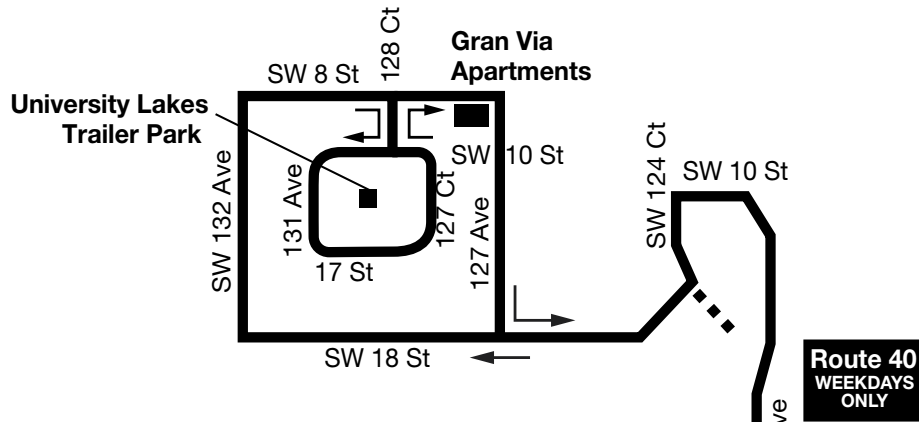

40

Legend

Route 40 SW 8 St & 132 Ave/
Douglas Road
Metrorail Station
WEEKDAYS ONLY

Route 40B SW 152 Ave & 56 St/
Douglas Road
Metrorail Station

MAP NOT TO SCALE
08/2015

www.miamidade.gov/transit **311** (305.468.5900) TDD: 305.468.5402