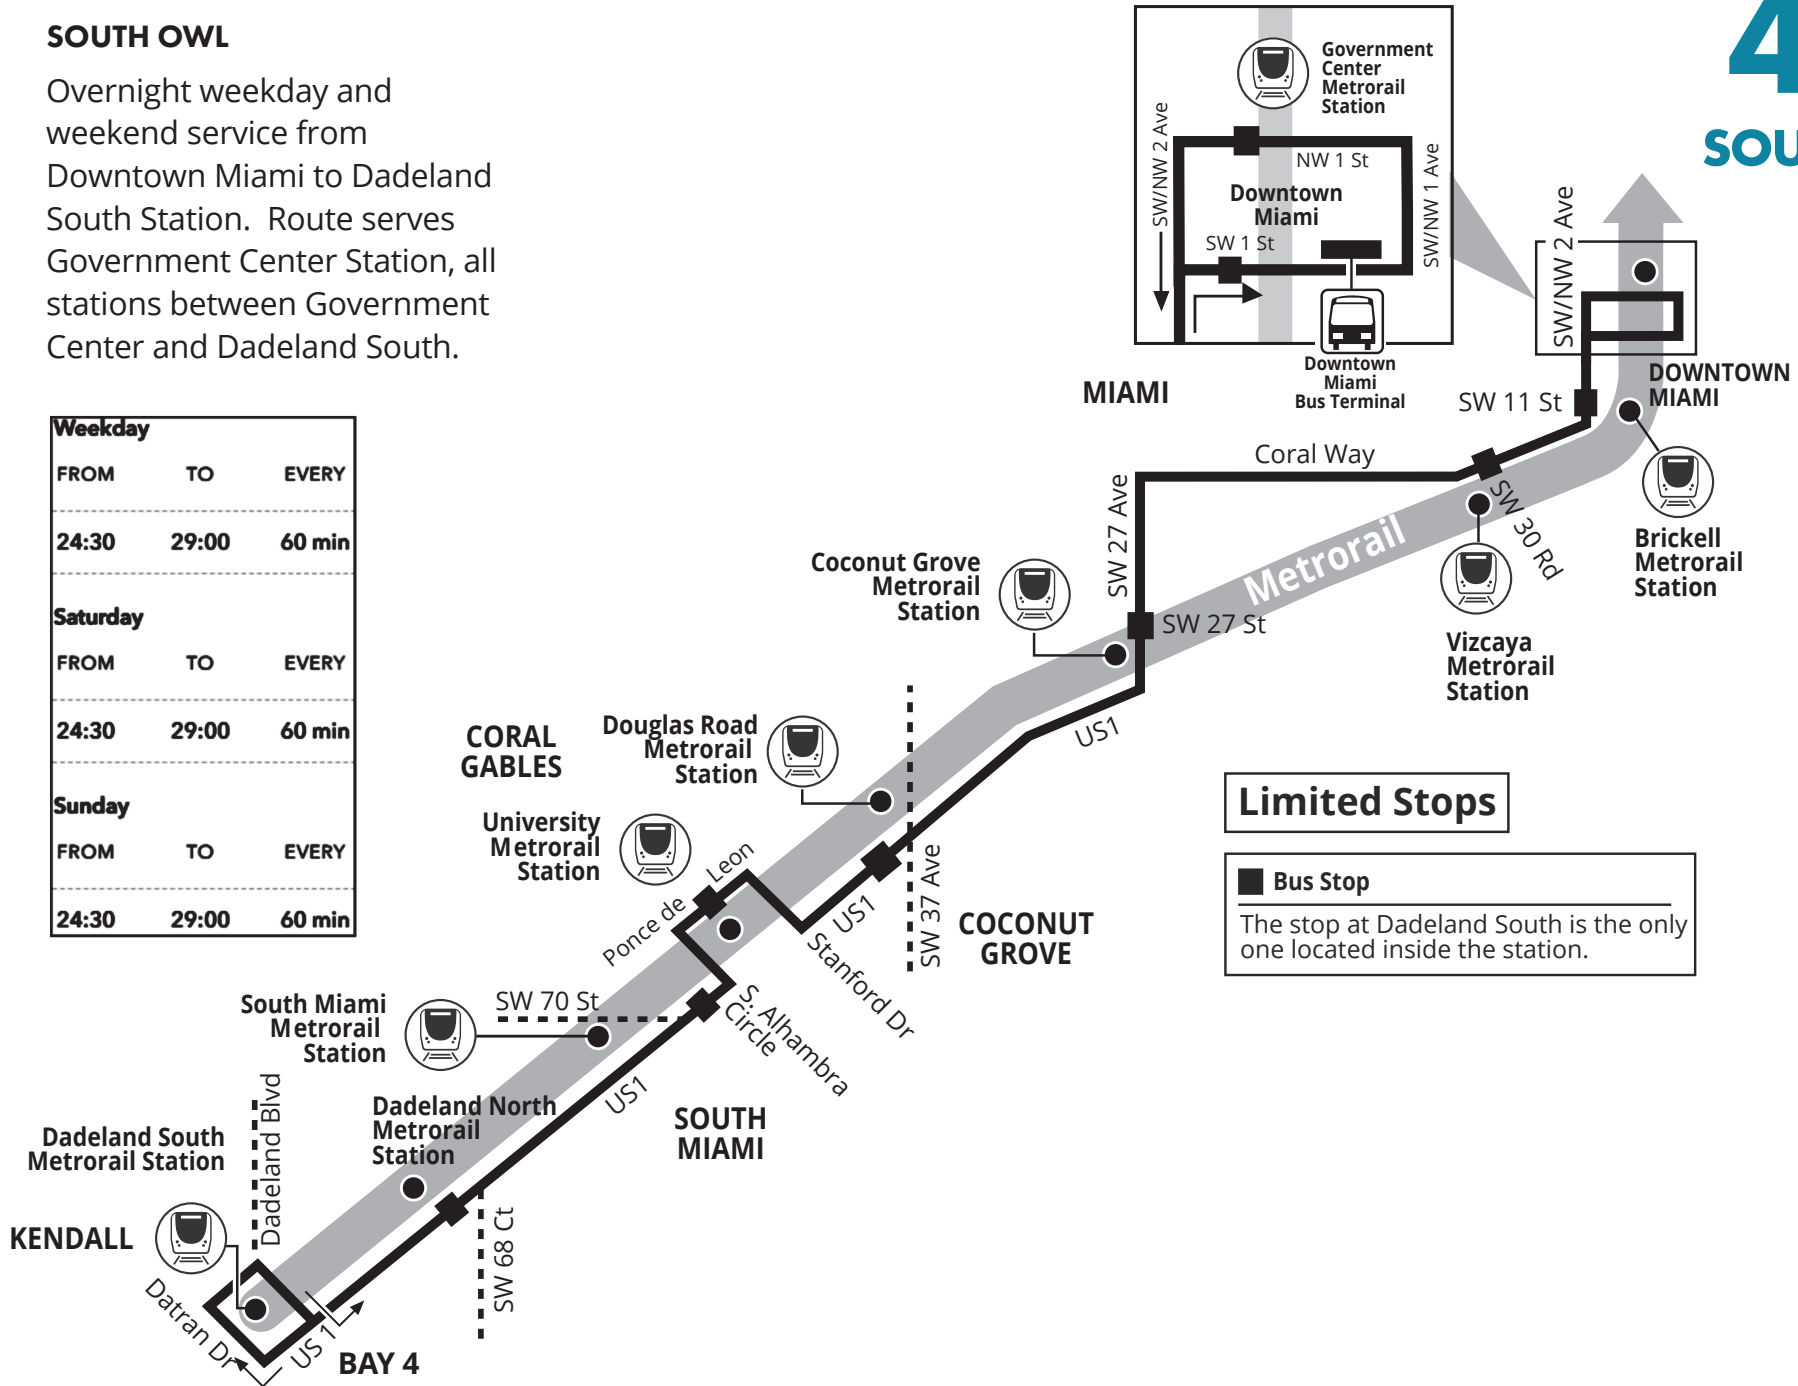

400

SOUTH OWL

SOUTH OWL

Overnight weekday and weekend service from Downtown Miami to Dadeland South Station. Route serves Government Center Station, all stations between Government Center and Dadeland South.

Weekday		
FROM	TO	EVERY
24:30	29:00	60 min
Saturday		
FROM	TO	EVERY
24:30	29:00	60 min
Sunday		
FROM	TO	EVERY
24:30	29:00	60 min

MAP NOT TO SCALE