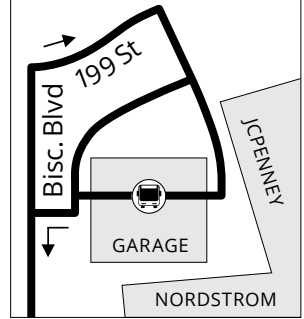

93

BISCAYNE MAX

Aventura Blvd / NE 199 St

MAKES ALL LOCAL STOPS NORTH OF 163 ST

THE BUS TERMINAL AT AVENTURA MALL

Biscayne Blvd
163 ST
151 ST
146 ST

NORTH MIAMI

123 ST
SANS SOUCI BLVD

MIAMI SHORES

107 ST
96 ST

UPPER EAST SIDE

91 ST
79 ST
70 ST (NORTHBOUND)
71 ST (SOUTHBOUND)
62 ST
54 ST

Biscayne Blvd
36 ST
29 ST
19 ST

EDGEWATER

MAKES ALL LOCAL STOPS SOUTH OF 19 ST

- Metrobus Terminal
- Metrorail Station
- Metromover Station