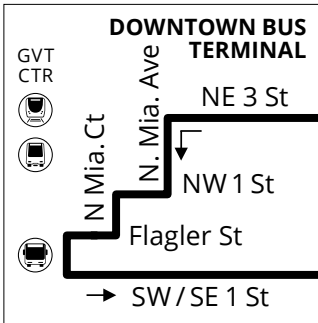

@GoMiamiDade

GO Miami-Dade Transit